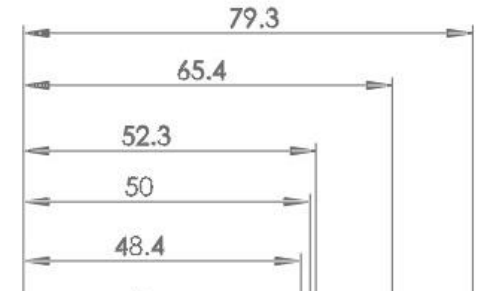

LC boot options

LC With Flex angle boot

Conventional LC Connector boot

LC Connector with Mini boot

LC Connector with Flex angle boot

LC Connector with 90 degree boot

LC Connector with 42 degree boot

Distances (in mm) are approximate